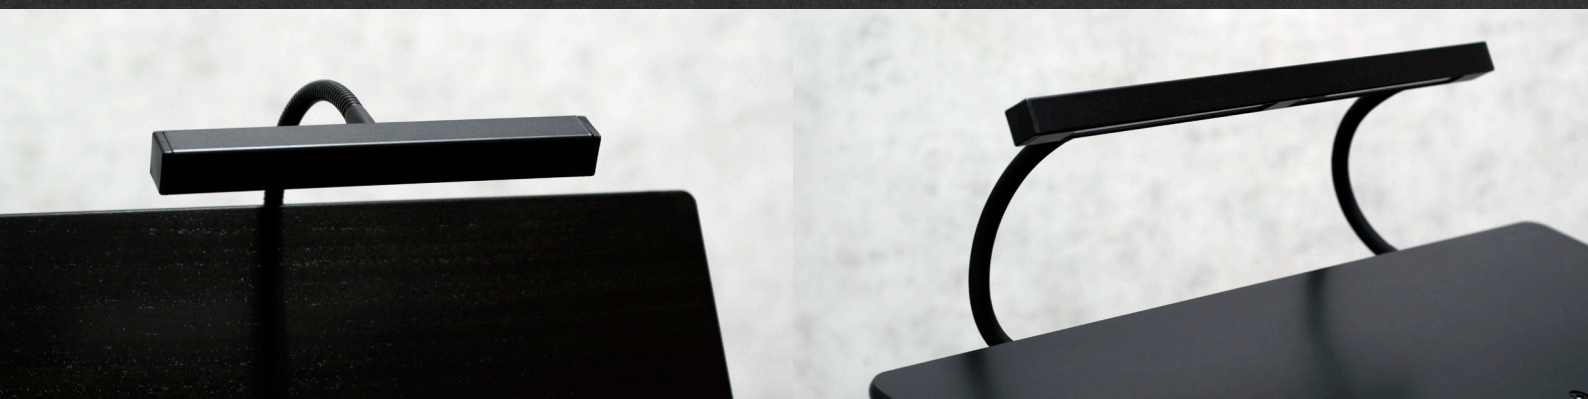

BISON LED MUSIC STAND LIGHTING

Detailed Specification

LED Music Stand Lighting is our immensely popular LED lamp applicable to all our music stands. It spreads an even light over the whole tray making it easy to read your sheet music. The lamp is easily mounted on our music stands and secured with a wing screw. Easy to adjust with the flex arm which gives you light where you want it. The LED-light is rated at 360 lumens and is mains powered. Thanks to the LED technology it does not emit any heat. Available especially for the Master Conductor's Music Stand we have an extra-long LED-lamp for optimal lighting.

DIMENSIONS

Brightness	360 lumen
Power	8W
Color temperature	4000K
Armature	240x25x25mm
Lamp Arm	Total length 570mm (of which) flex arm 250mm
Cord length	2,8m

GENERAL INFO

Manufacturer's warranty	2 years
Stackable	No
Article number	N1907, N1904 (Master)