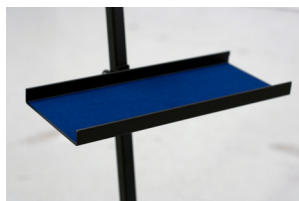

ACCESSORIES

Extra Shelf
Storage Box