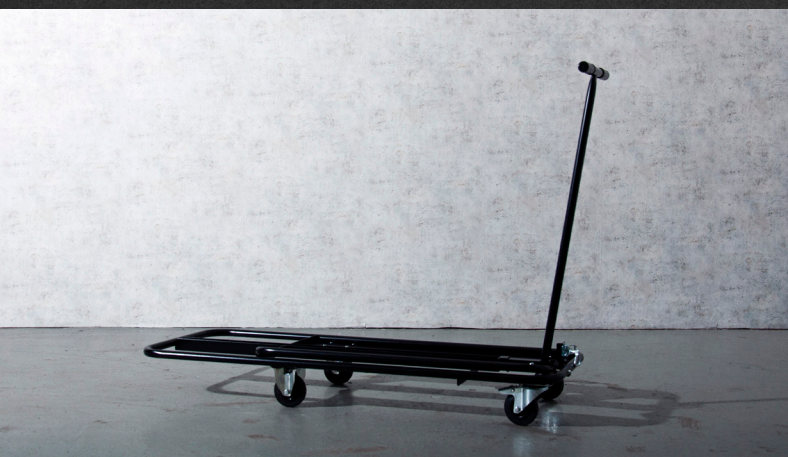

BISON

TRANSIT MUSIC STAND TROLLEY

Detailed Specification

Transit is designed to carry up to 10 Start or Konsert music stands. It is a very solid and flexible transport wagon with the same discreet and confidence-inspiring style as all our other products. The music stands are easily locked in place with an adjustable shackle. The sturdy, but polished, construction makes it well suited for long-time use. Immediately ready to use – assembling not required.

DIMENSIONS

Length	1320mm
Width	510mm
Weight	15,7kg
Maximum load	10 music stands

CONSTRUCTION

Frame	Black lacquered steel 25mm, wall thickness 2mm
Wheels	Rubber swivel casters with lock, Ø100mm

GENERAL INFO