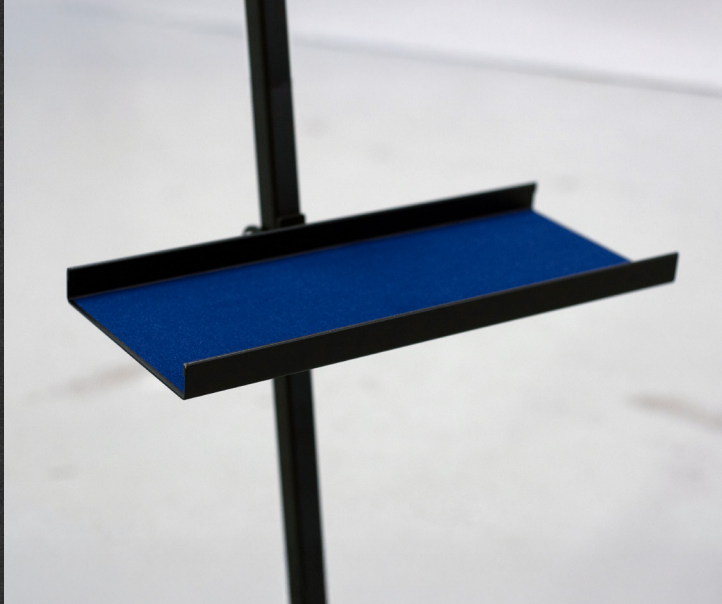

BISON EXTRA SHELF

Detailed Specification

Our Extra shelf, which fits all of our music stands, has sound-absorbing velour fabric so that you can easily put things down without making noise. It is quickly and easily mounted with a wing screw on our music stand bases, and you can easily adjust the height to suit your desired level. No other tools are required. It is just as easy to remove when it is not needed or for storage. The shelf is made of steel, making it very durable. It is a product that you will be able to use for many years.

DIMENSIONS

Total depth	130mm
Total width	330mm
Total height	20mm
Weight	0,65kg
Quick-lock adjustment	Yes

CONSTRUCTION

Frame	Steel
Fabric	Velour mat, standard color blue Other colors are available upon request

GENERAL INFO

Manufacturer's warranty	10 år
Article number	N2100

BISON PRODUCT

Detailed Specification

STEAL PARTS

The steal parts have 10 years warranty. All steal is produced in Sweden and following the Swedish standard for how you are allowed to produce in sustainable direction. We are using powder coating to get the black color. Powder coating is durable and less polluting than traditional varnishing and is used completely without solvent. However, the varnish can sometime get edged. If you need to repair this, you easily use black mat varnish and a thin paintbrush.